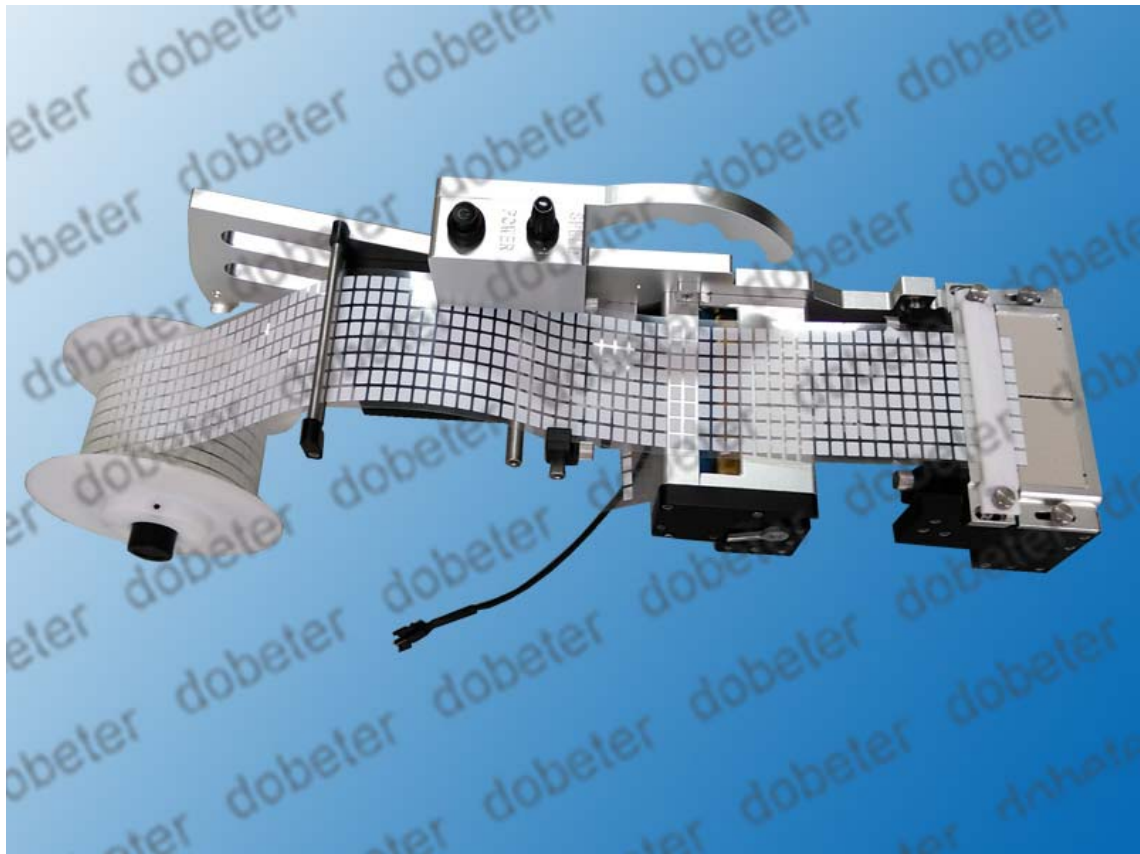

For product identification, traceability and process flow control, people will mark PCB boards with a label, usually this is done by hand, so the labor costs is very high, also placement accuracy can be questionable. Or you can buy a machine to pick and place these labels automatically, but the cost is very high and it occupy an additional factory floor space.

Now we have developed a automatic SMT label feeder, it can solve all these problems. It is just the same as a feeder for your existing placement machines, it can peel and present the label stock, your placement machines can pick and place these labels from this label feeder, this approach is more productive and faster than hand placement. It is no longer necessary to hand place labels or other adhesive backed media. Automate your process while improving placement accuracy, speed and quality.

We have three Liner(web) width for this SMT label feeder, 50mm, 85mm and 100mm, also we can make customized Liner Width as your request, so our SMT label feeder can peel and present more than 2 labels at one time, so it is more efficient and productive.

Specification	Minimum	Maximum
Media Size	2 mm x 2 mm	31 mm to customized one * 50 mm, 31 mm to customized one * 85mm , 31 mm to customized one * 100mm
Media Thickness	0.05	1
Liner Width	1	50mm 85mm 100mm customized one
Liner Thickness	0.05	1
Feed Rate	0 mm / sec	95 mm / sec