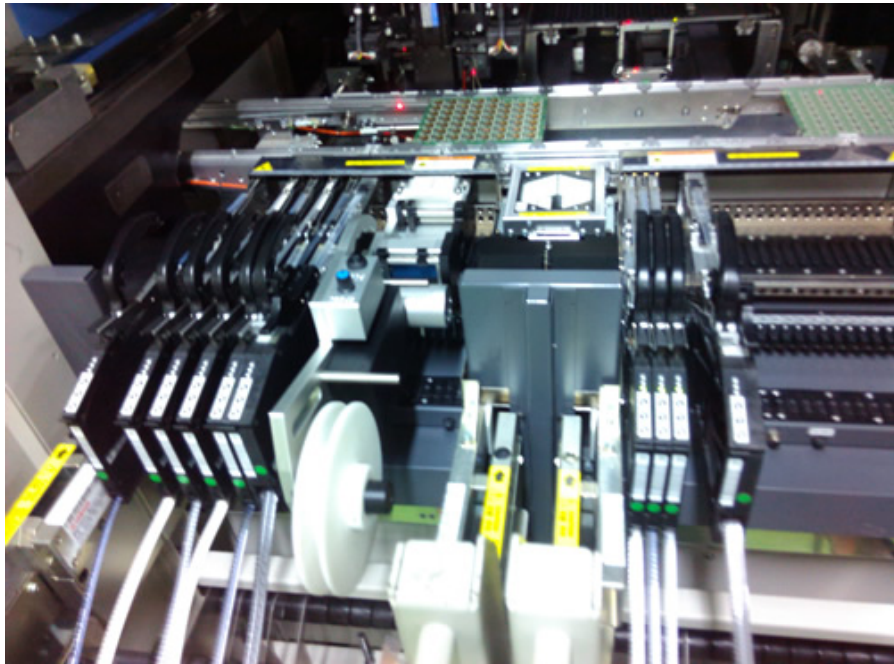

Panasonic smt label feeder

For KME, CM202,CM402,CM602,NPM,BM123,BM221,NPM,MPA,MPAV,MPAG3,MPAV2B

Applied to : those Panasonic SMT machines such as KME, CM202,CM402,CM602,NPM,and so on.