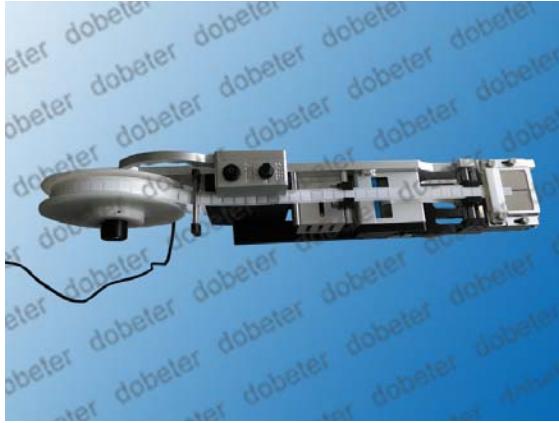

JUKI smt label feeder

For JUKI SMT machines such as KE710, KE720, KE730,
KE750,KE760,KE2000/2010/2020/2030/2040/2050/2060/2070/2080/3010/3020/1070/1080
FX-1/ FX-2/FX-3