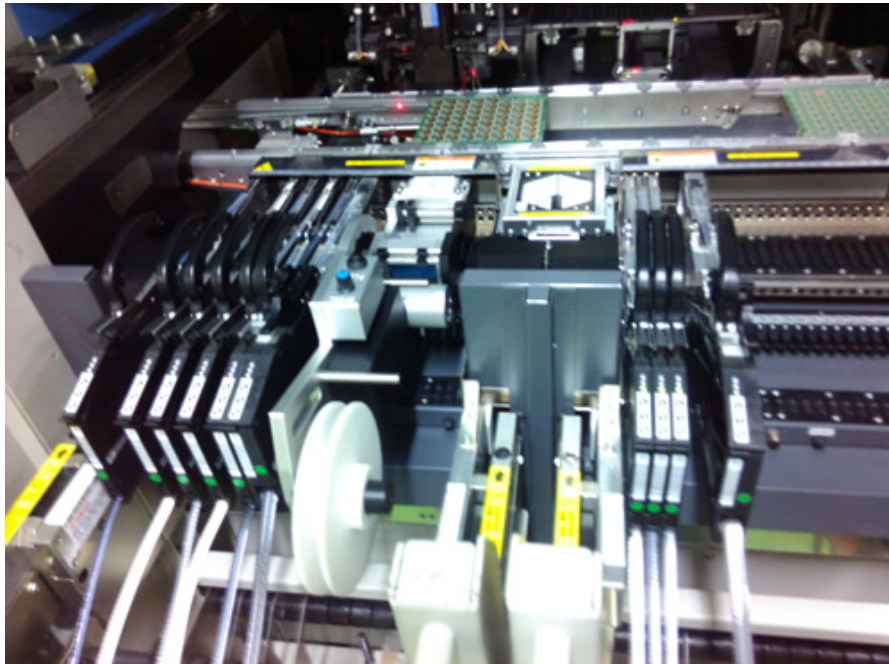

Samsung smt label feeder

For Samsung SMT pick and place machines such as CP60, CP50, CP45,CP40,SM451, SM421, SM411, SM320, CP45Neo,CP40,CP20

Applied to : those Samsung SMT machines such as CP60, CP50, CP45,CP40 and so on.