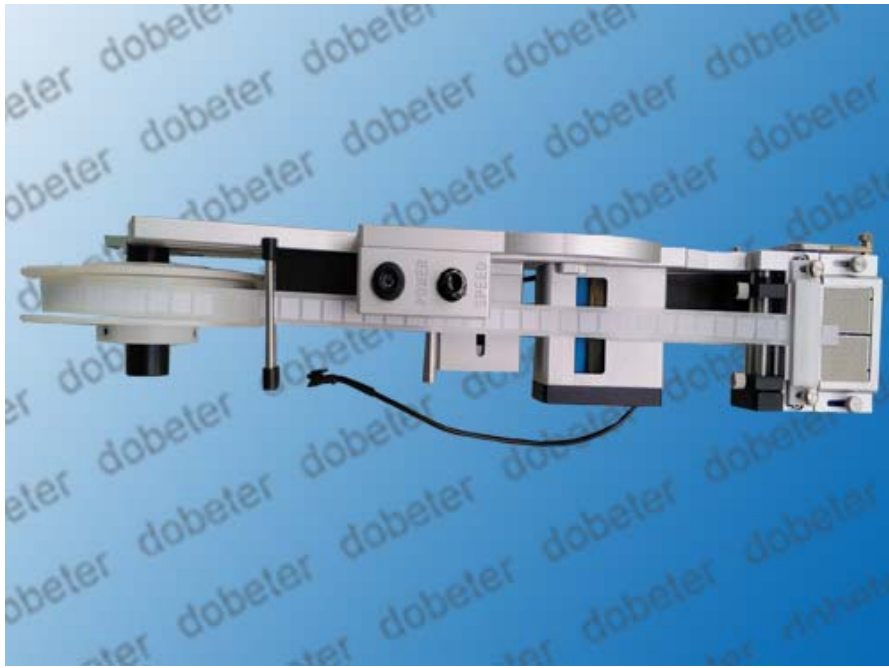

Samsung smt label feeder

For Samsung SMT pick and place machines such as CP60, CP50, CP45,CP40,SM451, SM421, SM411, SM320, CP45Neo,CP40,CP20

Applied to : those Samsung SMT machines such as CP60, CP50, CP45,CP40 and so on.