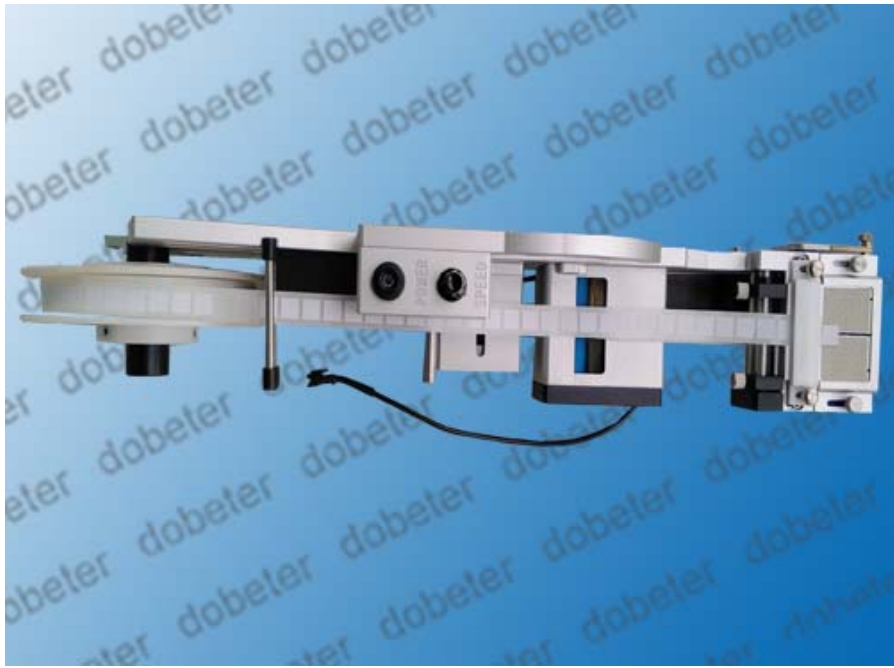

Panasonic smt label feeder

For KME, CM202,CM402,CM602,NPM,BM123,BM221,NPM,MPA,MPAV,MPAG3,MPAV2B

Applied to : those Panasonic SMT machines such as KME, CM202,CM402,CM602,NPM,and so on.